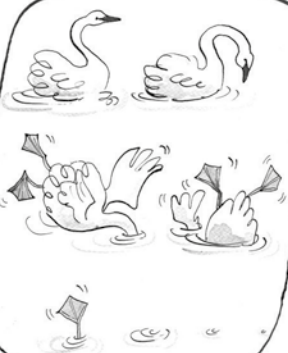

There's something bad in that river

Yeah, it's the Ghost Carp.

Seems the legendary Ghost Carp has been spotted off and on since the 1960s - all the chemicals from the factories going into the water made it a monster.

Indestructible they say...

...anglers never hook it for long.

Then a woman says she saw a swan disappear. A swan!