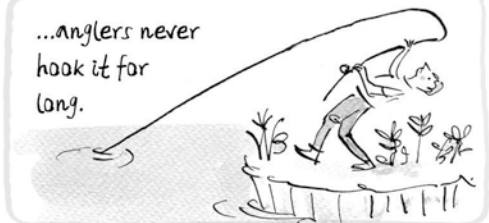

There's something bad in that river

Yeah, it's the Ghost Carp.

Seems the legendary Ghost Carp has been spotted off and on since the 1960s - all the chemicals from the factories going into the water made it a monster.

Indestructible they say...

...anglers never hook it for long.

Then a woman says she saw a swan disappear. A swan!